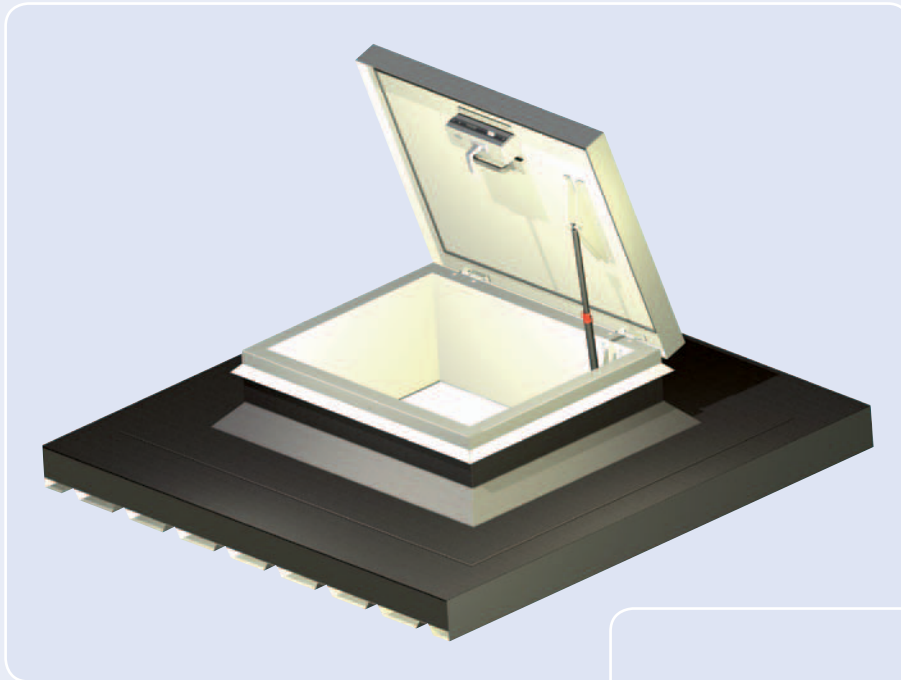

Safe and durable roof access hatch

Legislation is becoming increasingly tight with regard to the safety of roof access. These measures are designed to vouch for the safety of mechanics while performing installation and maintenance on roofs. The Delta roof access hatch is therefore equipped with an easy to open/close hatch, which was developed not only all safety requirements applicable, but also the latest wishes in the area of energy performance.

Materials and insulation value

The Delta roof access hatch is made of high quality aluminium, and supplied as standard with a completely corrosion-resistant, blank finish. If required, the Mono Therma can also be supplied with a powder coat finish in RAL colour (outside RAL 7045, inside RAL 9010).

The raised edge of the hatch has a unique insulation thickness of 50 mm. Furthermore, the overall height of the hatch enables the addition of an extra 19 cm thick layer of insulation material. However, the cover of the hatch itself is also fitted with an extra-thick insulation layer. U value: 0,54 W/m²K.

Bolt

The Delta roof access hatch is equipped with a bolt which is aesthetically incorporated in the hatch opening mechanism. It therefore causes hardly any obstruction whatsoever to roof access, which helps improve safety. The bolt allows for easy fastening and unfastening.